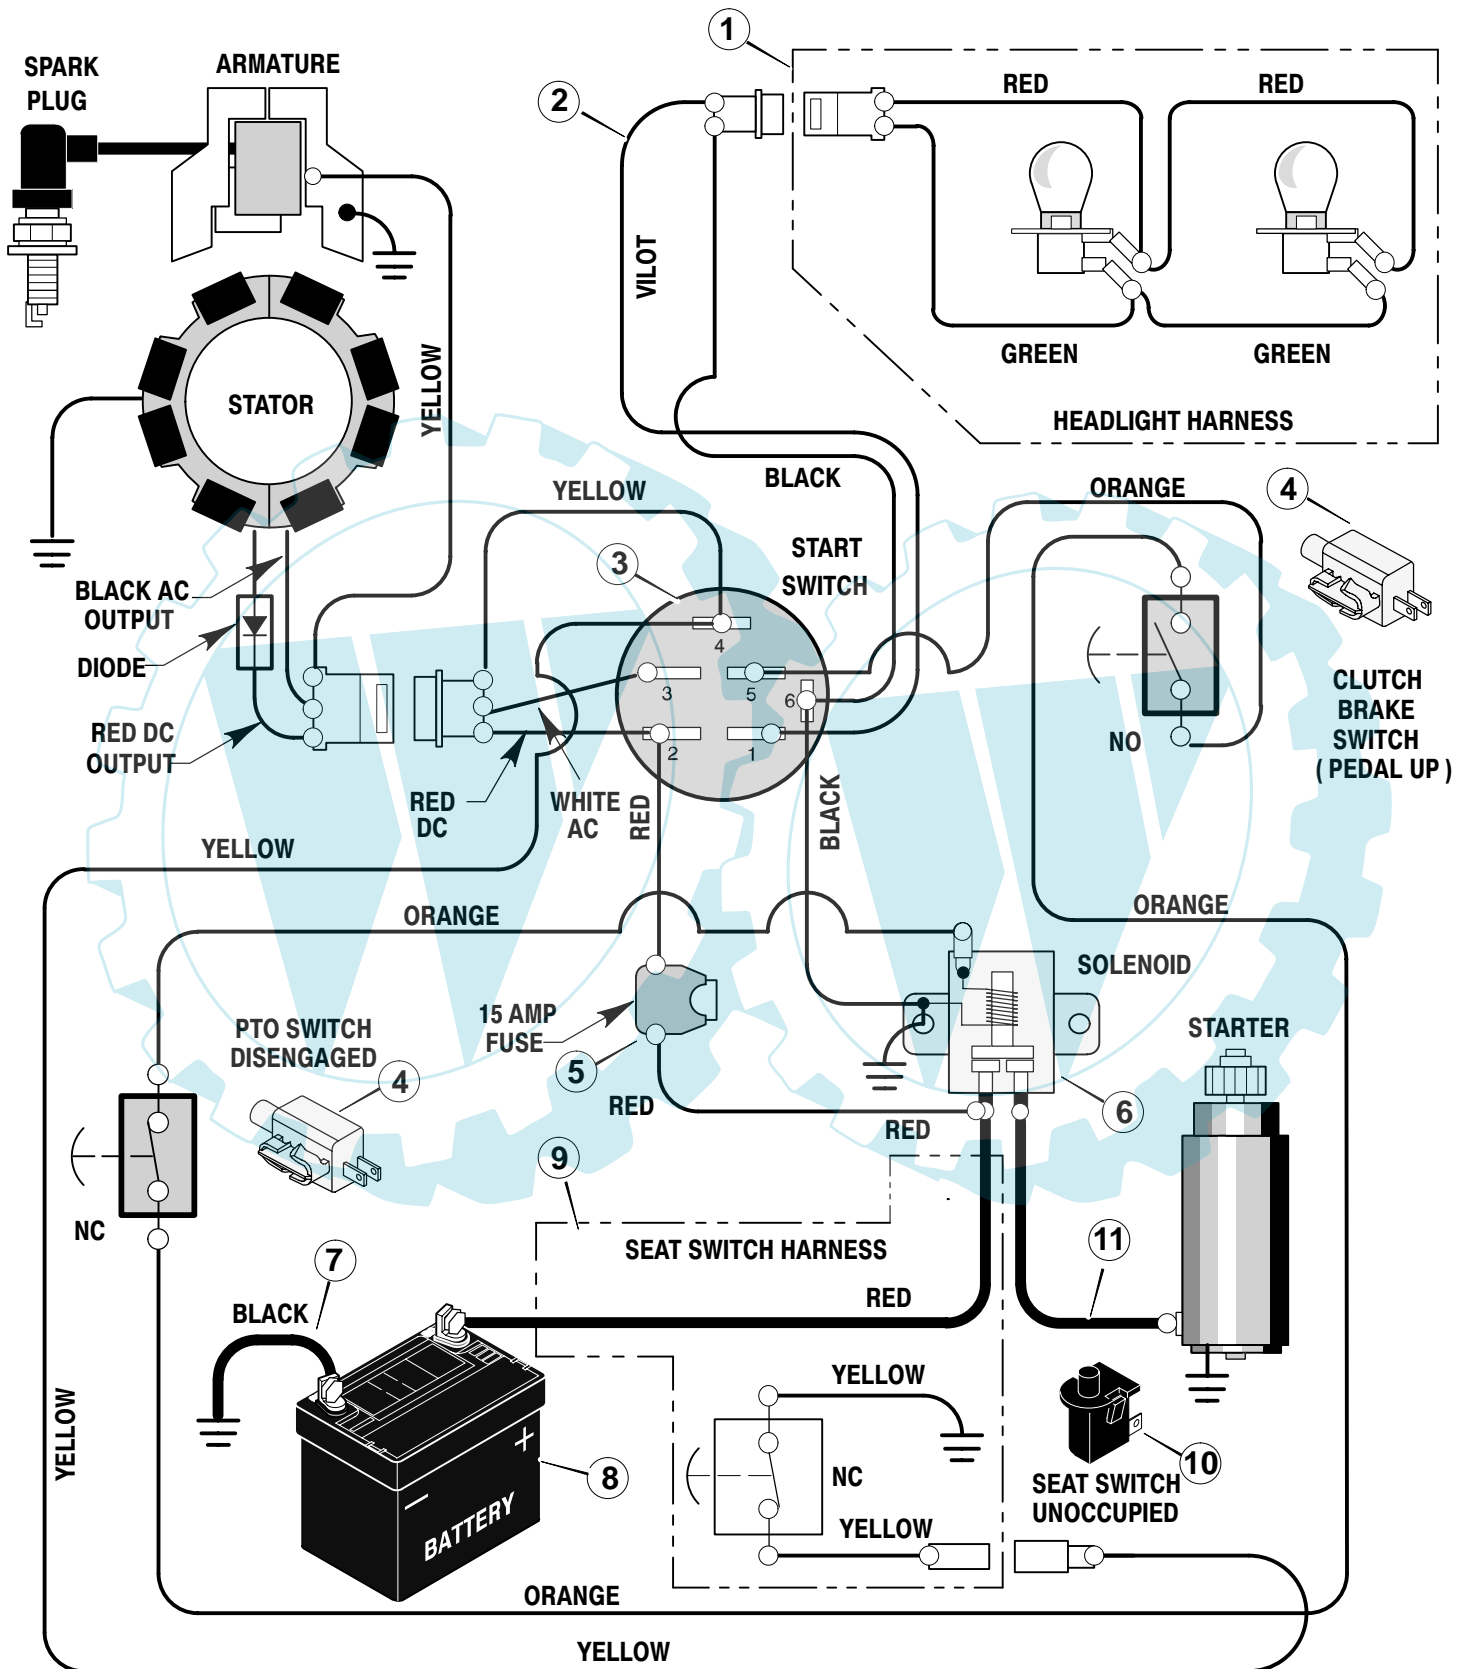

* Includes Key No. 17, 18, 30, 31, 32, 33, 45, 46, 47 and 51.

MODEL 38516x53C

REPAIR PARTS ENGINE MOUNT

MODEL 38516x53C

REPAIR PARTS ENGINE MOUNT

Key No.	Description	Part No.
1	Fuel Cap	092317
2	Fuel Tank	690281
3	Hose Clamp	095197
4	Fuel Line (must cut to length)	7601033
5	Hose Clamp	095197
6	Screw	26x201
7	Plate, Engine	094006E700
8	Throttle Control	092371
9	Engine*	—
10	Bolt, Engine Mount	0025x7
11	Stack Pulley Assembly	690439 Z
12	Lockwasher	019x35
13	Bolt, Hex	01x140
14	Washer	018x32
15	Screw	26x249
16	Gasket	091309
17	Muffler	091271
18	Deflector, Muffler	094099 Z
19	Screw	26x208
20	Bolt, Hex	01x134
21	Guide, Belt	093349
22	Nut, Flange	015x79 Z
23	Guide, Belt	094066
24	Shield, Heat	690293
25	Lock, Screw	092378
26	Screw	26x263
27	Washer	018X32

MODEL 38516x53C

**REPAIR PARTS
ELECTRICAL SYSTEM**

Key No.	Description	Part No.
1	Harness, Light Wire	250x92
	Socket, Light	092372
	Bulb, Light	090084
2	Harness, Chassis Wire	250x113
3	Switch, Ignition	092377
	Key, Ignition	020729
	Nut, Hex	091489
	Cap, Ignition	091488
4	Switch, Limit	1001575
5	Fuse	302031
	Holder, Fuse	407078
6	Solenoid	094613
	Screw, Mounting	26x229
	Locknut	15x116
7	Cable, Battery Ground	024x32
	Screw, Ground Cable	26x213
8	Battery	021075
	Bolt, Carriage	002x82
	Wingnut	014x79
	Boot, Battery –Positive	690604
9	Harness, Seat Switch Wire	250x67
10	Switch, Seat Sensor	094159
11	Cable	024x31