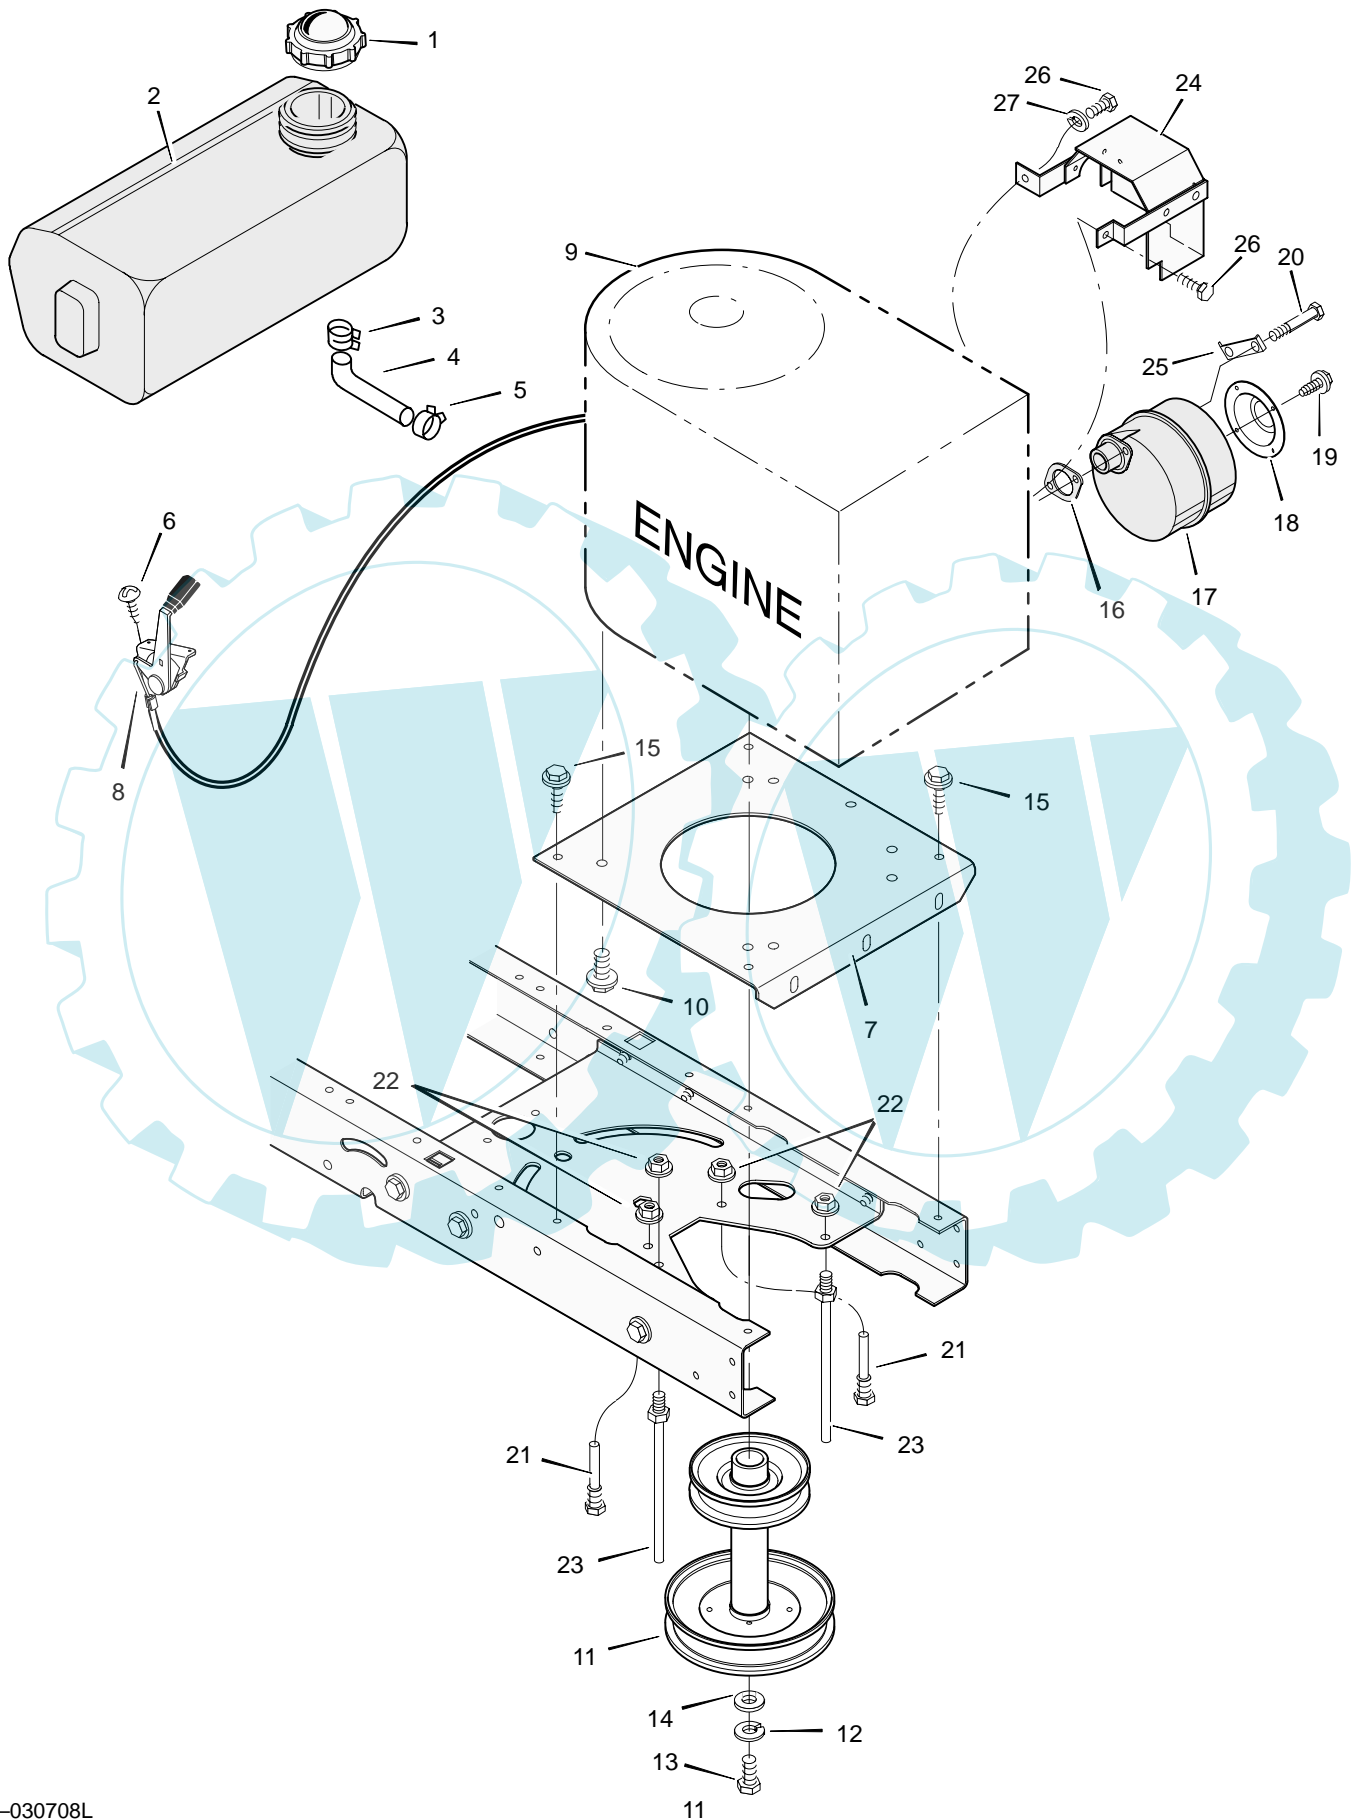

* Includes Key No. 17, 18, 30, 31, 32, 33, 45, 46, 47 and 51.

MODEL 38516x53C

REPAIR PARTS ENGINE MOUNT

MODEL 38516x53C

REPAIR PARTS ENGINE MOUNT

Key No.	Description	Part No.
1	Fuel Cap	092317
2	Fuel Tank	690281
3	Hose Clamp	095197
4	Fuel Line (must cut to length)	7601033
5	Hose Clamp	095197
6	Screw	26x201
7	Plate, Engine	094006E700
8	Throttle Control	092371
9	Engine*	—
10	Bolt, Engine Mount	0025x7
11	Stack Pulley Assembly	690439 Z
12	Lockwasher	019x35
13	Bolt, Hex	01x140
14	Washer	018x32
15	Screw	26x249
16	Gasket	091309
17	Muffler	091271
18	Deflector, Muffler	094099 Z
19	Screw	26x208
20	Bolt, Hex	01x134
21	Guide, Belt	093349
22	Nut, Flange	015x79 Z
23	Guide, Belt	094066
24	Shield, Heat	690293
25	Lock, Screw	092378
26	Screw	26x263
27	Washer	018X32