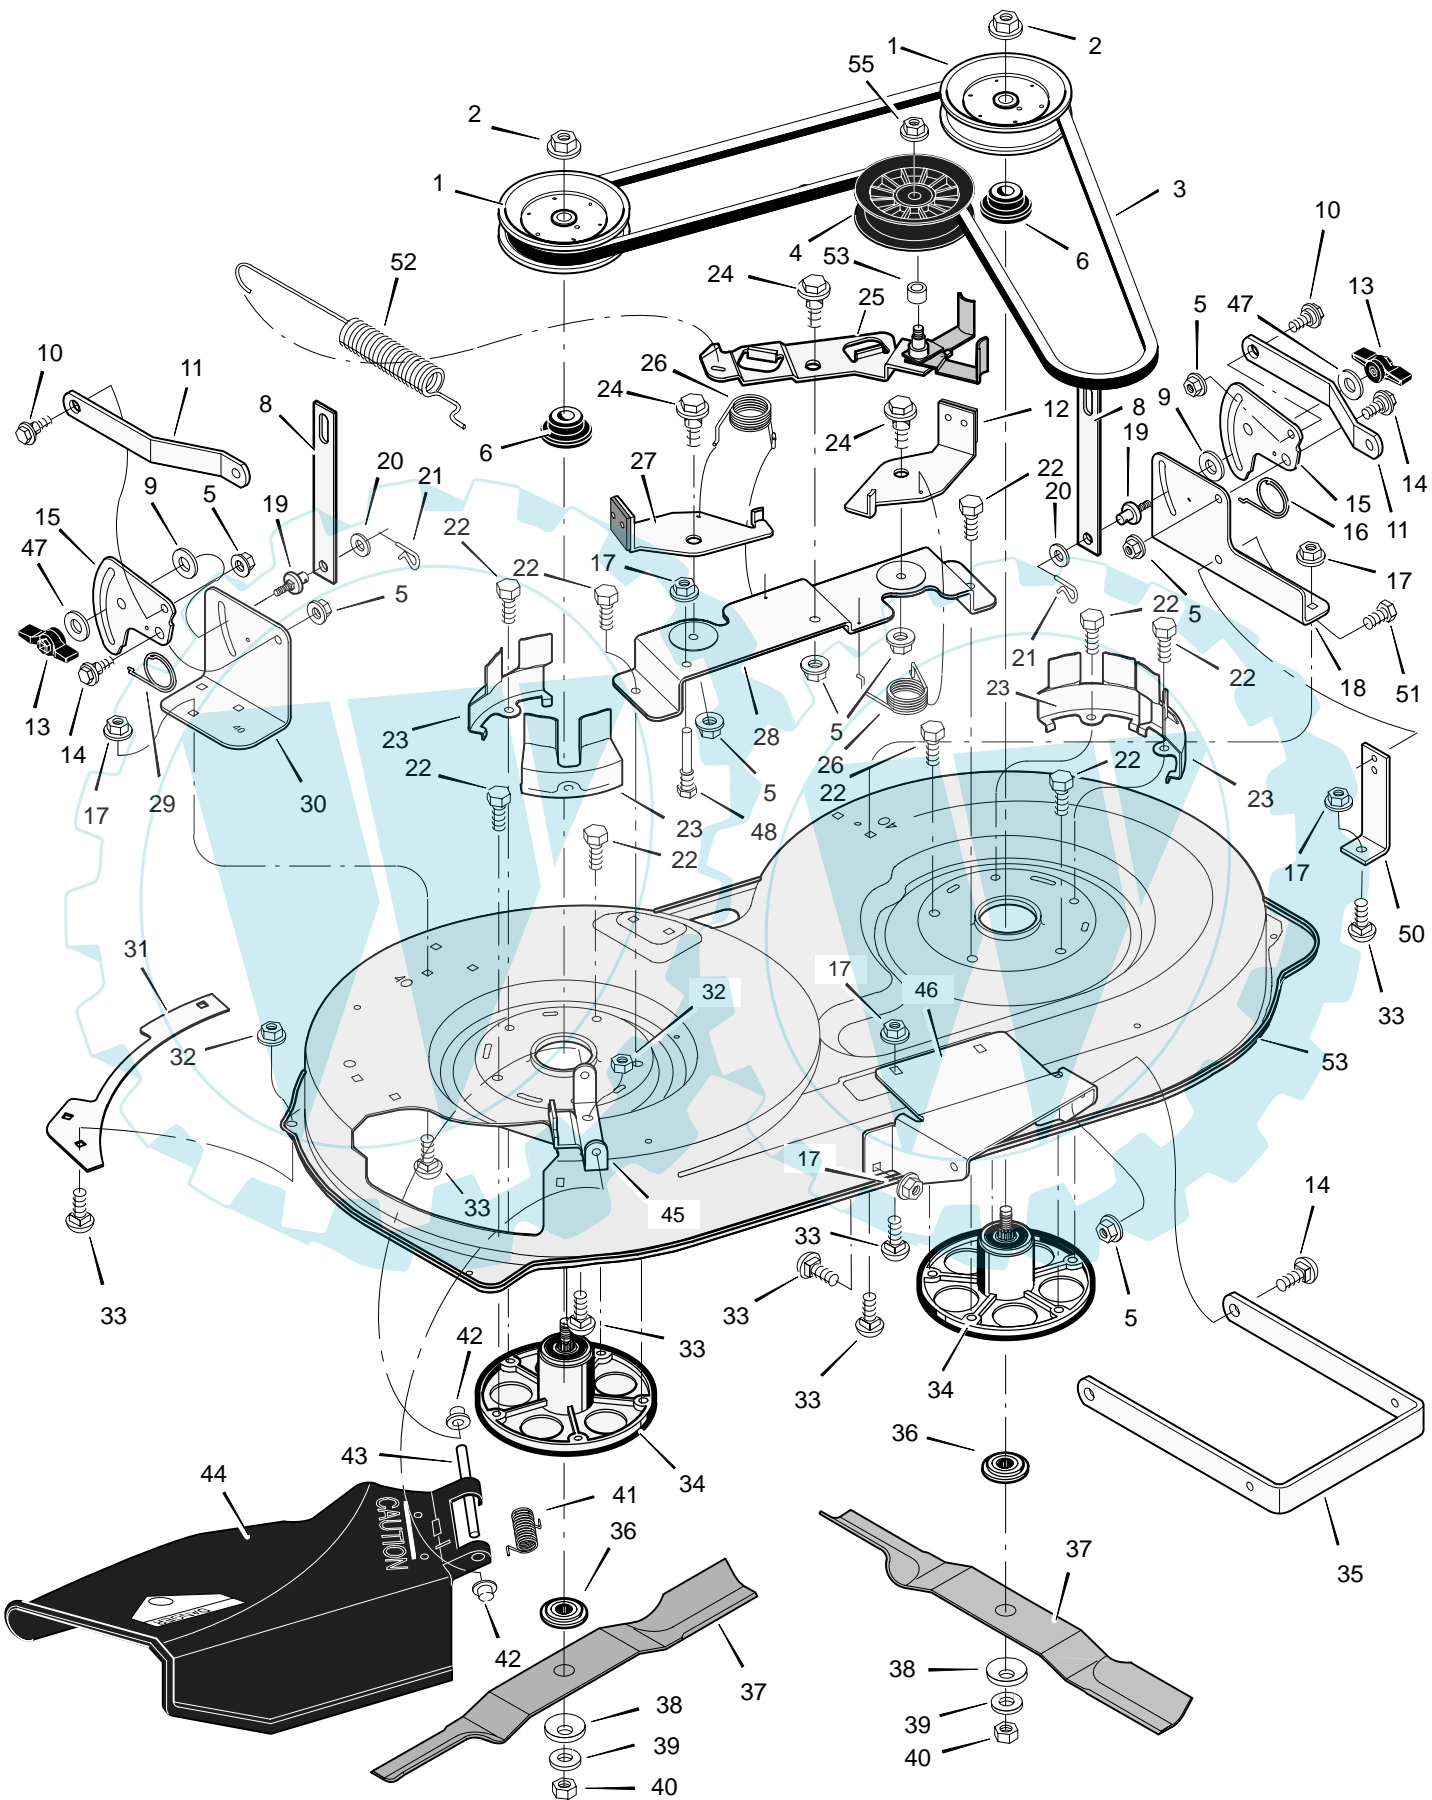

MODEL 38516x53C

REPAIR PARTS MOWER HOUSING

F-030708L

MODEL 38516x53C

REPAIR PARTS MOWER HOUSING

Key No.	Description	Part No.	Key No.	Description	Part No.
1	Pulley, Jackshaft	092852	29	Spring	166x42
2	Nut, Hex	15x140	30	Bracket, Right Suspension	094052E701
3	Belt, Mower Drive	037x86	31	Plate	091770E700
4	Pulley, Idler	690387	32	Nut, Flange	015x88
5	Nut, Flange	015x84	33	Bolt, Carriage	002x53
6	Spacer, Pulley	1001197	34	Mandrell (Includes Key 6)	1001200
8	Link, Lift	690212E701	35	Bracket, Suspension	690539E701
9	Pad, Friction	094137	36	Adapter, Blade	690411
10	Bolt, Shoulder	009x52	37	Blade	1001427E701
11	Bracket, Suspension	094055E701	38	Washer	17x166
12	Pad Assembly, Left Brake	094049E701	39	Washer	17x165
13	Knob	094068	40	Nut	15x100
14	Bolt, Shoulder	009x51	41	Spring	0166x4
15	Plate, Suspension	094128E700	42	Cap, Push On	028x23
16	Spring	166x43	43	Rod, Pivot	094957 Z
17	Nut, Flange	015x79	44	Deflector Assembly	094707
18	Bracket, Left Suspension	094054E700	45	Bracket, Deflector	094956E701
19	Pin, Hanger	095194	46	Bracket, Front Hanger	094062E700
20	Washer	017x91	47	Washer	017x45 Z
21	Pin, Cotter	0031x4	48	Guide, Belt	094781
22	Bolt	0025x7	50	Bracket, Support	094681E700
23	Cover, Pulley	094051E701	51	Screw	26x249
24	Bolt, Shoulder	009x39	52	Spring, Extension	165x118
25	Arm, Idler	1001499	53	Spacer	690369
26	Spring	166x41	54	Housing, Blade *	094061E700
27	Pad Assembly, Right Brake	094047E701	55	Nut, Flange	015x98
28	Bracket Assembly, Brake	094059E700	1-55	Complete Mower Housing Assembly	776000

* Includes Key No. 17, 18, 30, 31, 32, 33, 45, 46, 47 and 51.