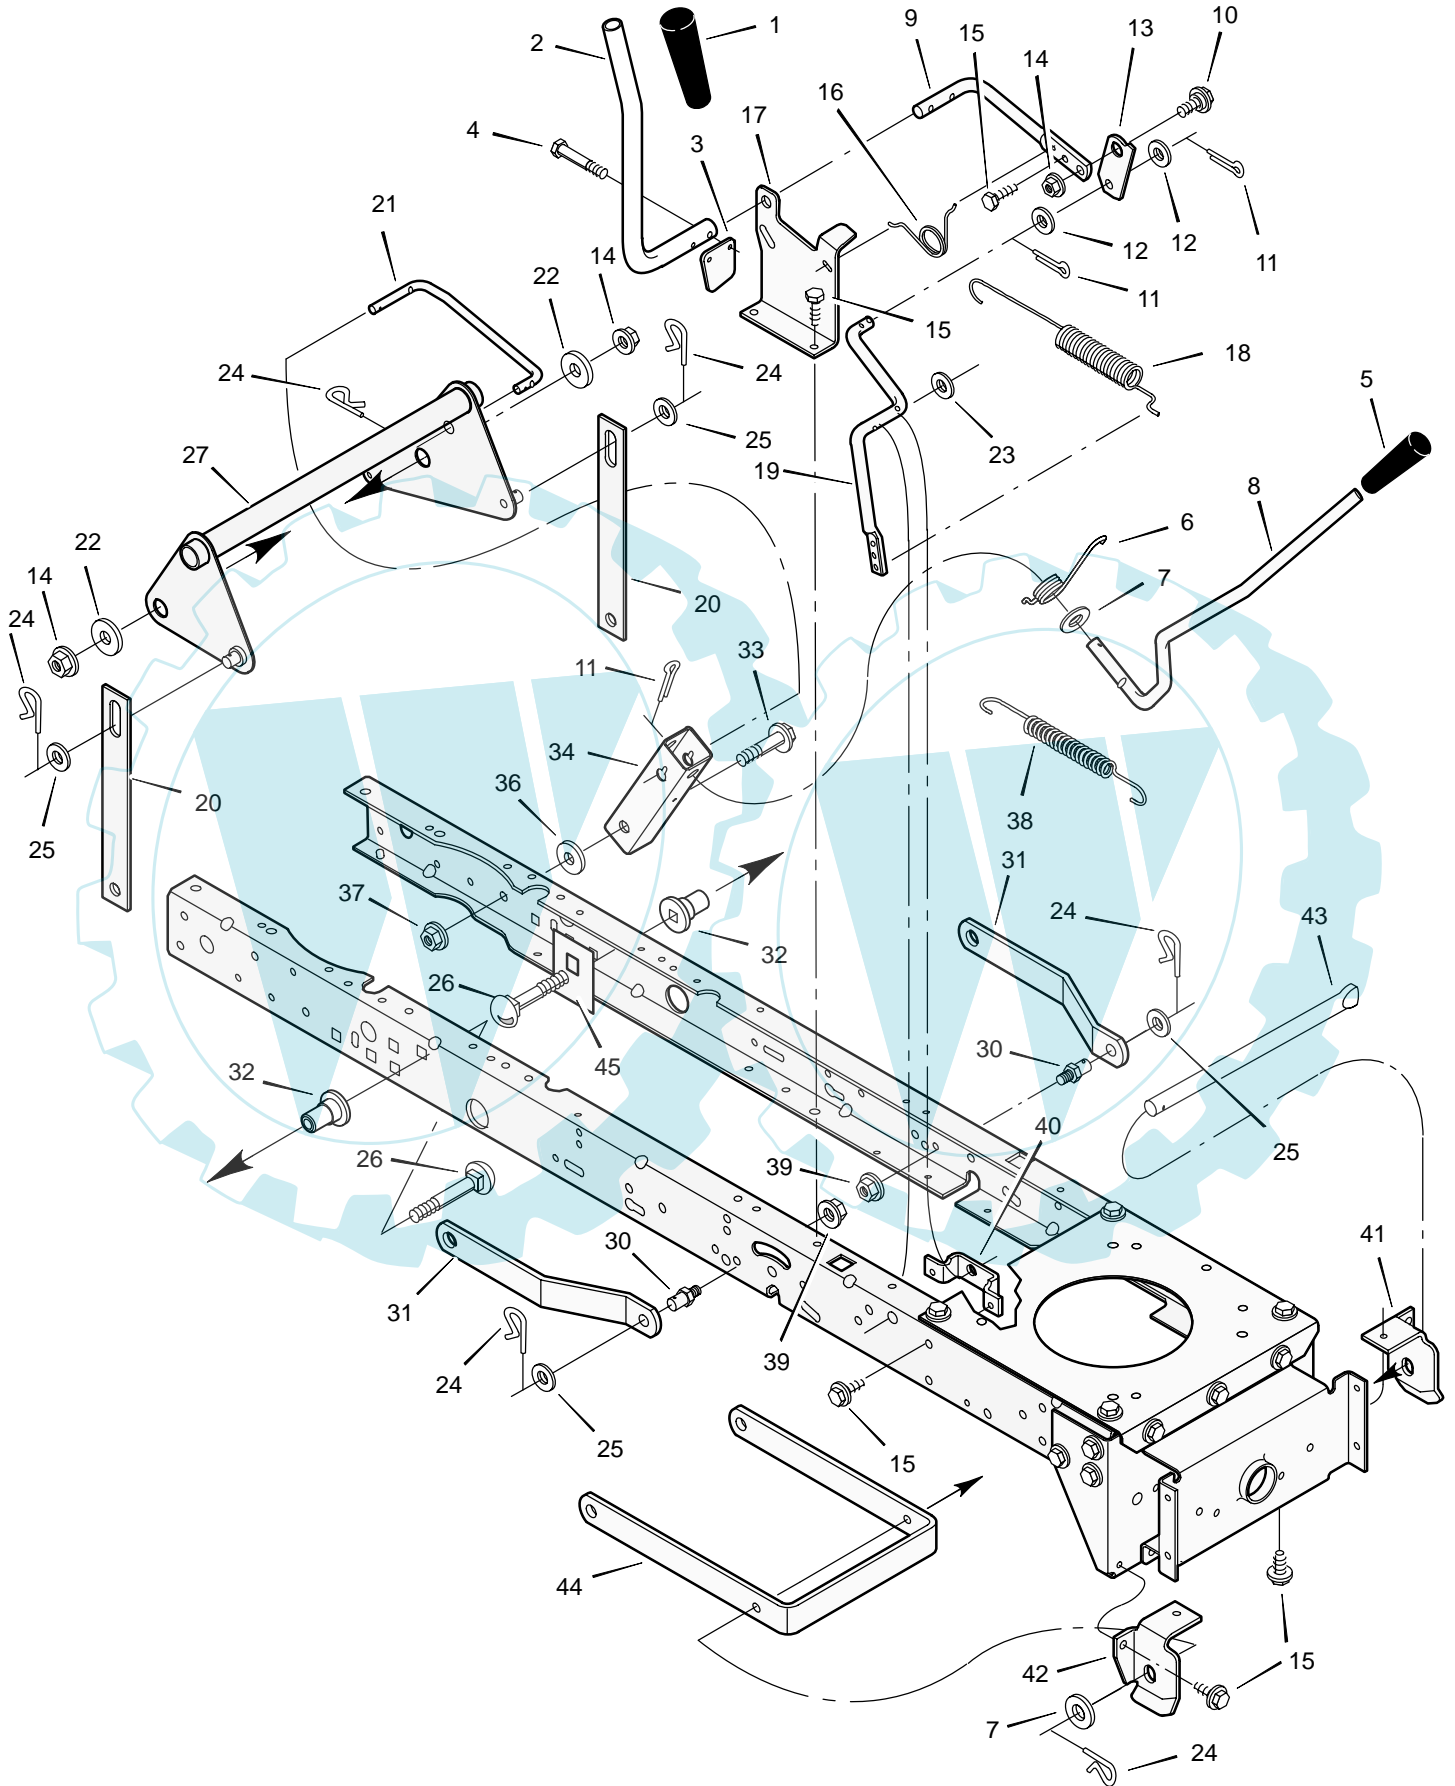

MODEL 38516x53C

REPAIR PARTS
MOWER HOUSING SUSPENSION

MODEL 38516x53C

**REPAIR PARTS
MOWER HOUSING SUSPENSION**

Key No.	Description	Part No.	Key No.	Description	Part No.
1	Grip	092698	22	Washer	17x168
2	Handle, PTO	094346 Z	23	Washer	017x57
3	Pad, Switch	094022 Z	24	Pin, Hair	0031x4
4	Bolt	0025x3	25	Washer	017x91
5	Grip	092697	26	Bolt, Carriage	002x85
6	Spring	166x40	27	Lever Assembly, Lift	1001111E700
7	Washer	17x103	30	Pin	094067
8	Handle, Lift	690533	31	Bracket, Rear Suspension	094055E701
9	Lever, PTO	094017 Z	32	Spacer, Lifter	690151
10	Bolt, Shoulder	009x39	33	Bolt, Shoulder	009x53
11	Pin, Cotter	030x20	34	Bracket, Pivot	094015E700
12	Washer	017x57	36	Washer	17x191
13	Link, PTO	094004 Z	37	Nut, Flange	015x84
14	Nut, Flange	015x84	38	Spring	165x131
15	Screw	26x249	39	Nut, Flange	015x68
16	Spring	166x39	40	Bracket, PTO	094005E700
17	Bracket, PTO	094018E701	41	Hanger, Left Deck	094027E700
18	Spring	165x118	42	Hanger, Right Deck	094026E700
19	Crank, PTO	690394E701	43	Rod, Hanger	094158 Z
20	Link, Lift	690212E701	44	Bracket, Suspension	690539E701
21	Link, Lift Handle	690122E701	45	Plate, Stiffening	1001098E701