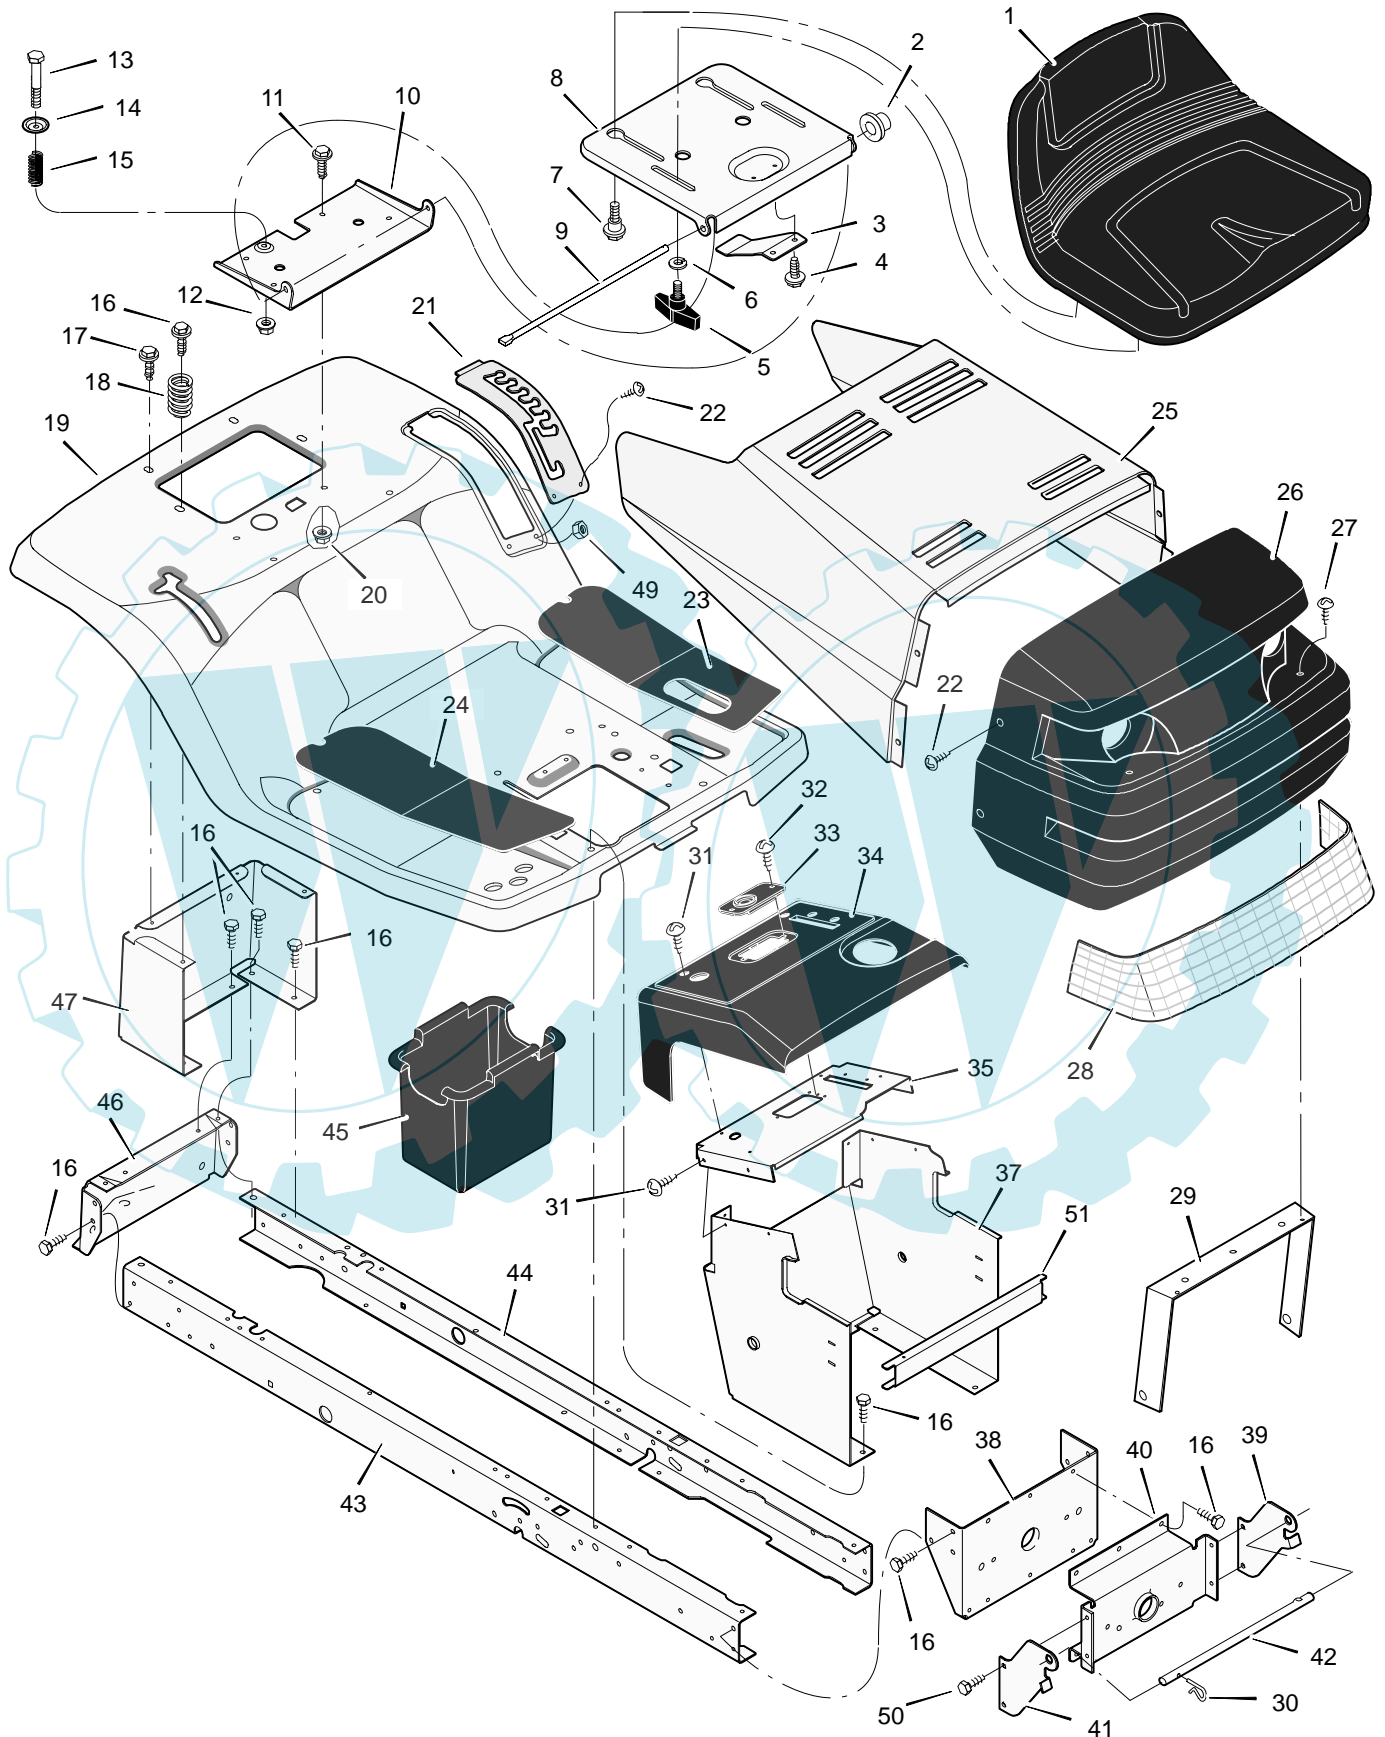

MODEL 38516x53C

REPAIR PARTS CHASSIS & HOOD

MODEL 38516x53C

REPAIR PARTS CHASSIS & HOOD

Key No.	Description	Part No.	Key No.	Description	Part No.
1	Seat	690566	27	Screw	26x239
2	Cap, Push On	028x23	28	Lens	092369
3	Spring	094057	29	Brace, Grille	092448
4	Screw	26x229	30	Pin, Hair	0031x4
5	Bolt, Wing	1001054	31	Screw	26x270
6	Washer	017x47	32	Screw	26x238
7	Bolt, Shoulder	009x56	33	Bearing, Steering	094214
8	Support, Seat	094154E701	34	Dash	776061
9	Rod, Pivot	094156 Z	35	Plate, Dash	094211
10	Bracket, Pivot	094153E700	36	Panel, Access	093007E701
11	Bolt	001x45	37	Support, Dash	095323E510
12	Nut	015x89	38	Bracket, Rear Hanger	1001270E701
13	Bolt, Shoulder	009x55	39	Support, Left Grille	690544E700
14	Washer	094155 Z	40	Axle, Hanger	094007E701
15	Spring	164x31	41	Support, Right Grille	690543E700
16	Screw	26x249	42	Rod, Pivot	092332 Z
17	Screw	26x263	43	Frame, Right	1001268E701
18	Spring	164x30	44	Frame, Left	1001269E701
19	Deck, Seat	095249E510	45	Container, Battery	690424
20	Nut	015x88	46	Plate, Hitch	1001002E701
21	Plate, Index	094829E701	47	Panel, Rear	690434E701
23	Mat, Left	094999	49	Nut	015x81
24	Mat, Right	094998	50	Screw	26x277
25	Hood	092333E510	51	Channel	094215E700
26	Grille Assembly (Includes Lens)	094867E701	—	Instruction Book & Parts List	F-020766L