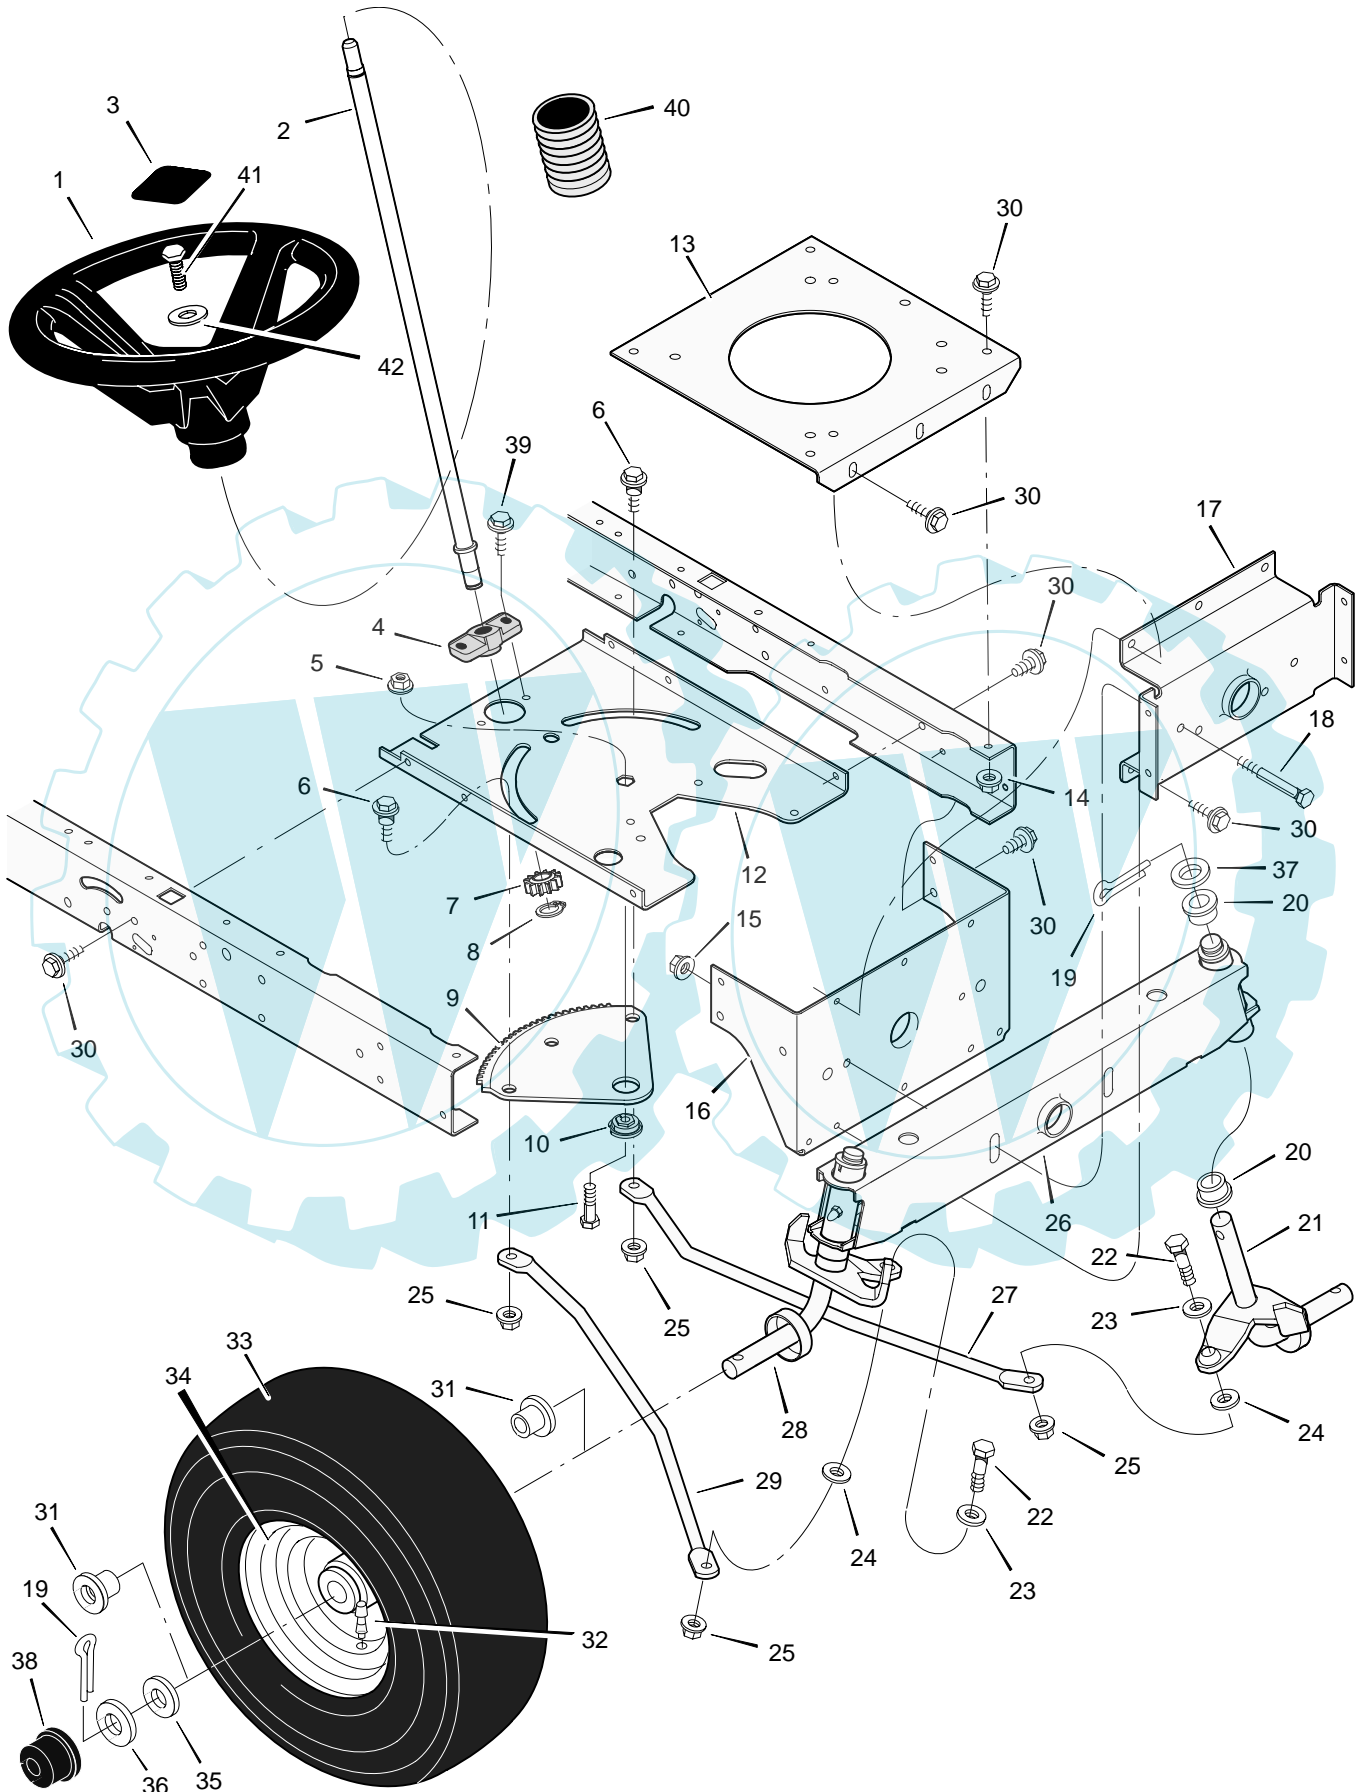

MODEL 38516x53C

REPAIR PARTS
STEERING

F-030708L

MODEL 38516x53C

REPAIR PARTS STEERING

Key No.	Description	Part No.	Key No.	Description	Part No.
1	Wheel, Steering	095185	23	Washer	17x104
2	Post, Steering	690626	24	Washer	017x53 Z
3	Insert, Steering Wheel	711325	25	Nut, Flange	015x84
4	Bearing	094124	26	Axle Assembly	7601037
5	Nut, Flange	15x111	27	Drag Link, Left	095329E701
6	Bolt, Shoulder	009x57	28	Spindle Assembly, Right	094575E701
7	Gear, Pinion	690183	29	Drag Link, Right	095328E701
8	Ring, Snap	011x25	30	Screw	26x249
9	Gear, Sector	094121	31	Bearing, Wheel	091334
10	Bearing	094123	32	Stem, Valve	024373
11	Bolt	001x84	33	Tire *	091923
12	Plate, Steering	1001121E701	—	Tube	407924
13	Plate, Engine	094006E700	34	Wheel and Tire Assembly	094578-601
14	Nut, Flange	015x88	35	Washer	17x195
15	Nut, Flange	15x118	36	Washer	17x192
16	Bracket, Hanger	1001270E701	37	Washer	17x113
17	Axle, Hanger	094007E701	38	Hub Cap	094618
18	Bolt	01x146	39	Screw	26x267
19	Pin, Cotter	030x49	40	Bellows	054789
20	Bearing	690150	41	Bolt	0025x3
21	Spindle Assembly, Left	094576E701	42	Washer	17x146
22	Bolt	01x111			

* When you order a tire, make sure to give the brand name of the tire so that the tread pattern on the tire will match.
F-030708L